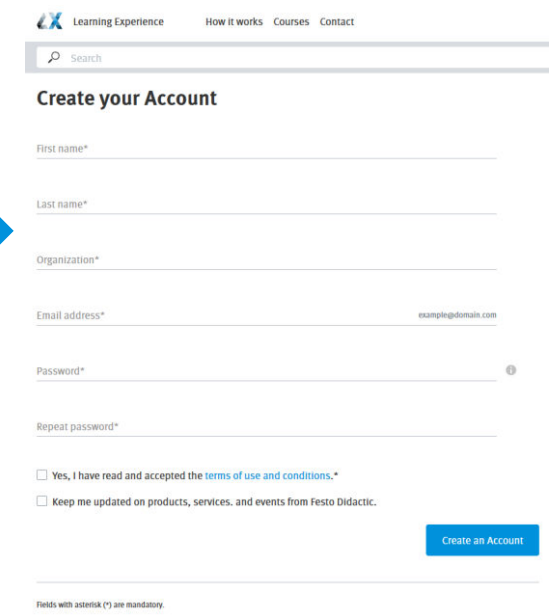

1 Visit lx.festo.com

<https://lx.festo.com/>

2 Create a Free Access

3 Enter your information

4 Log in Festo LX

Access Levels

Guest Access

Explore Festo LX for an unlimited time and completely free of charge.

Create Your Free Account

- ✓ Selected Learning Content
- ✓ Search for Learning Nuggets
- ✓ Search for Learning Paths
- ✓ Equipment Management

Basic Access

The basic subscription allows for permanent access including updates to all basic functionalities and content.