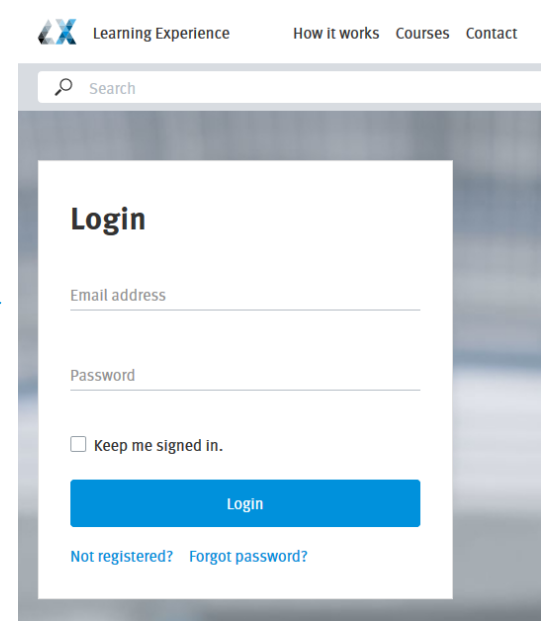

1 Visit lx.festo.com

<https://lx.festo.com/>

2 Create a Free Access

3 Enter your information

4 Log in Festo LX

Access Levels

Guest Access

Explore Festo LX for an unlimited time and completely free of charge.

Create Your Free Account

- ✓ Selected Learning Content
- ✓ Search for Learning Nuggets
- ✓ Search for Learning Paths
- ✓ Equipment Management

Basic Access

The basic subscription allows for permanent access including updates to all basic functionalities and content.